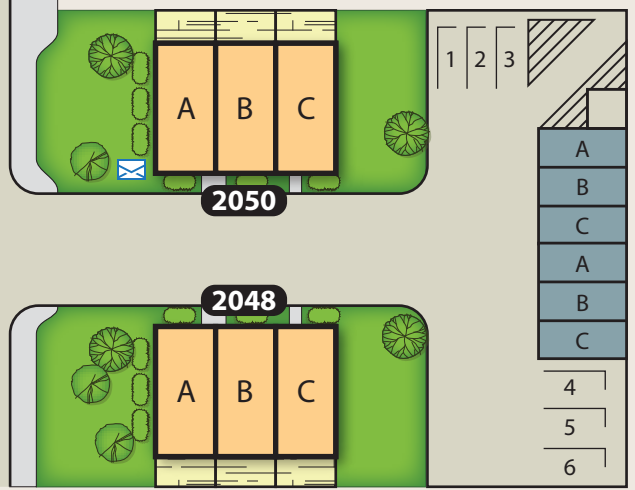

WALLACE AVENUE

- LEGEND
- = 2 Bedroom / 1.5 Bath
 - = Yard Area
 - = Trash
 - = Mail Boxes
 - = Laundry Room
 - = Maintenance Shop
 - = Storage

2061-D Wallace Avenue, Costa Mesa, CA 92627 • (949) 631-7229